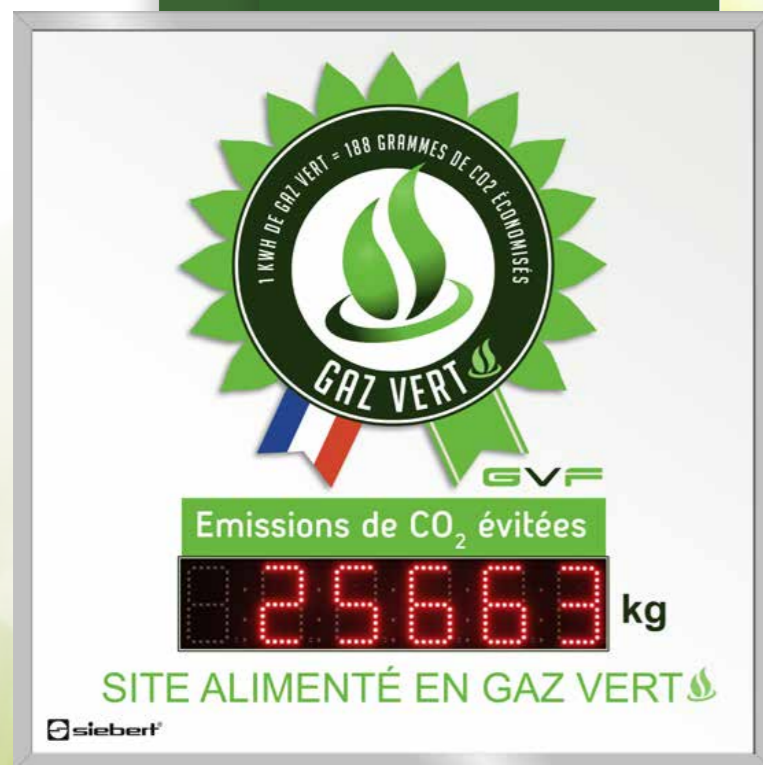

this display is
designed for the
bioenergy

powered by biomass

SERIES
XC-Board® 0418.172-003

MEASURES (W x H x D)
1000 x 1000 x 62 mm

DISPLAYS
100 mm LED red,
reading distance up to 20 m

FEATURES
Adds the values per hour
Equipment package for outdoor use